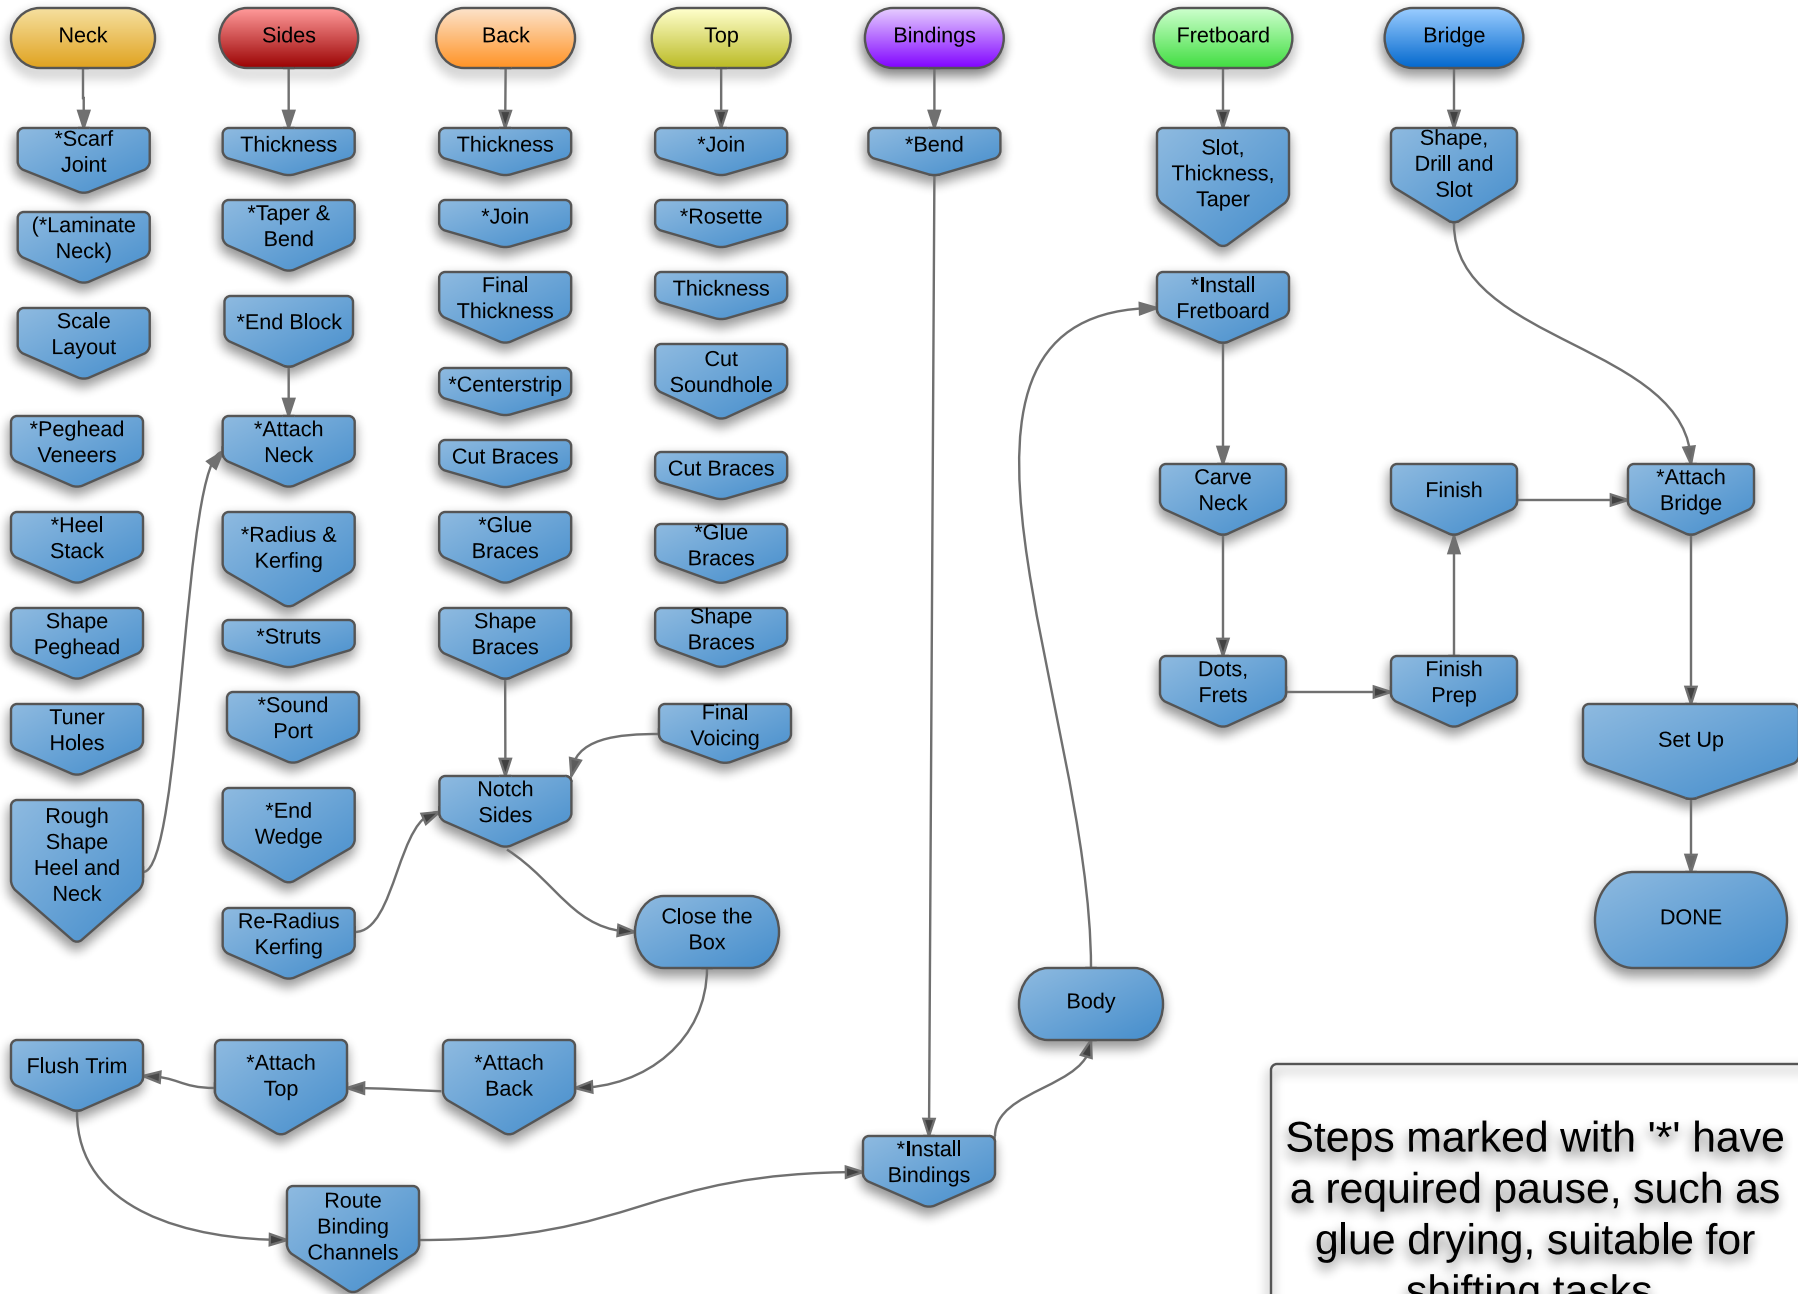

Classical Guitar Building Flow Chart

Steps marked with '*' have a required pause, such as glue drying, suitable for shifting tasks.