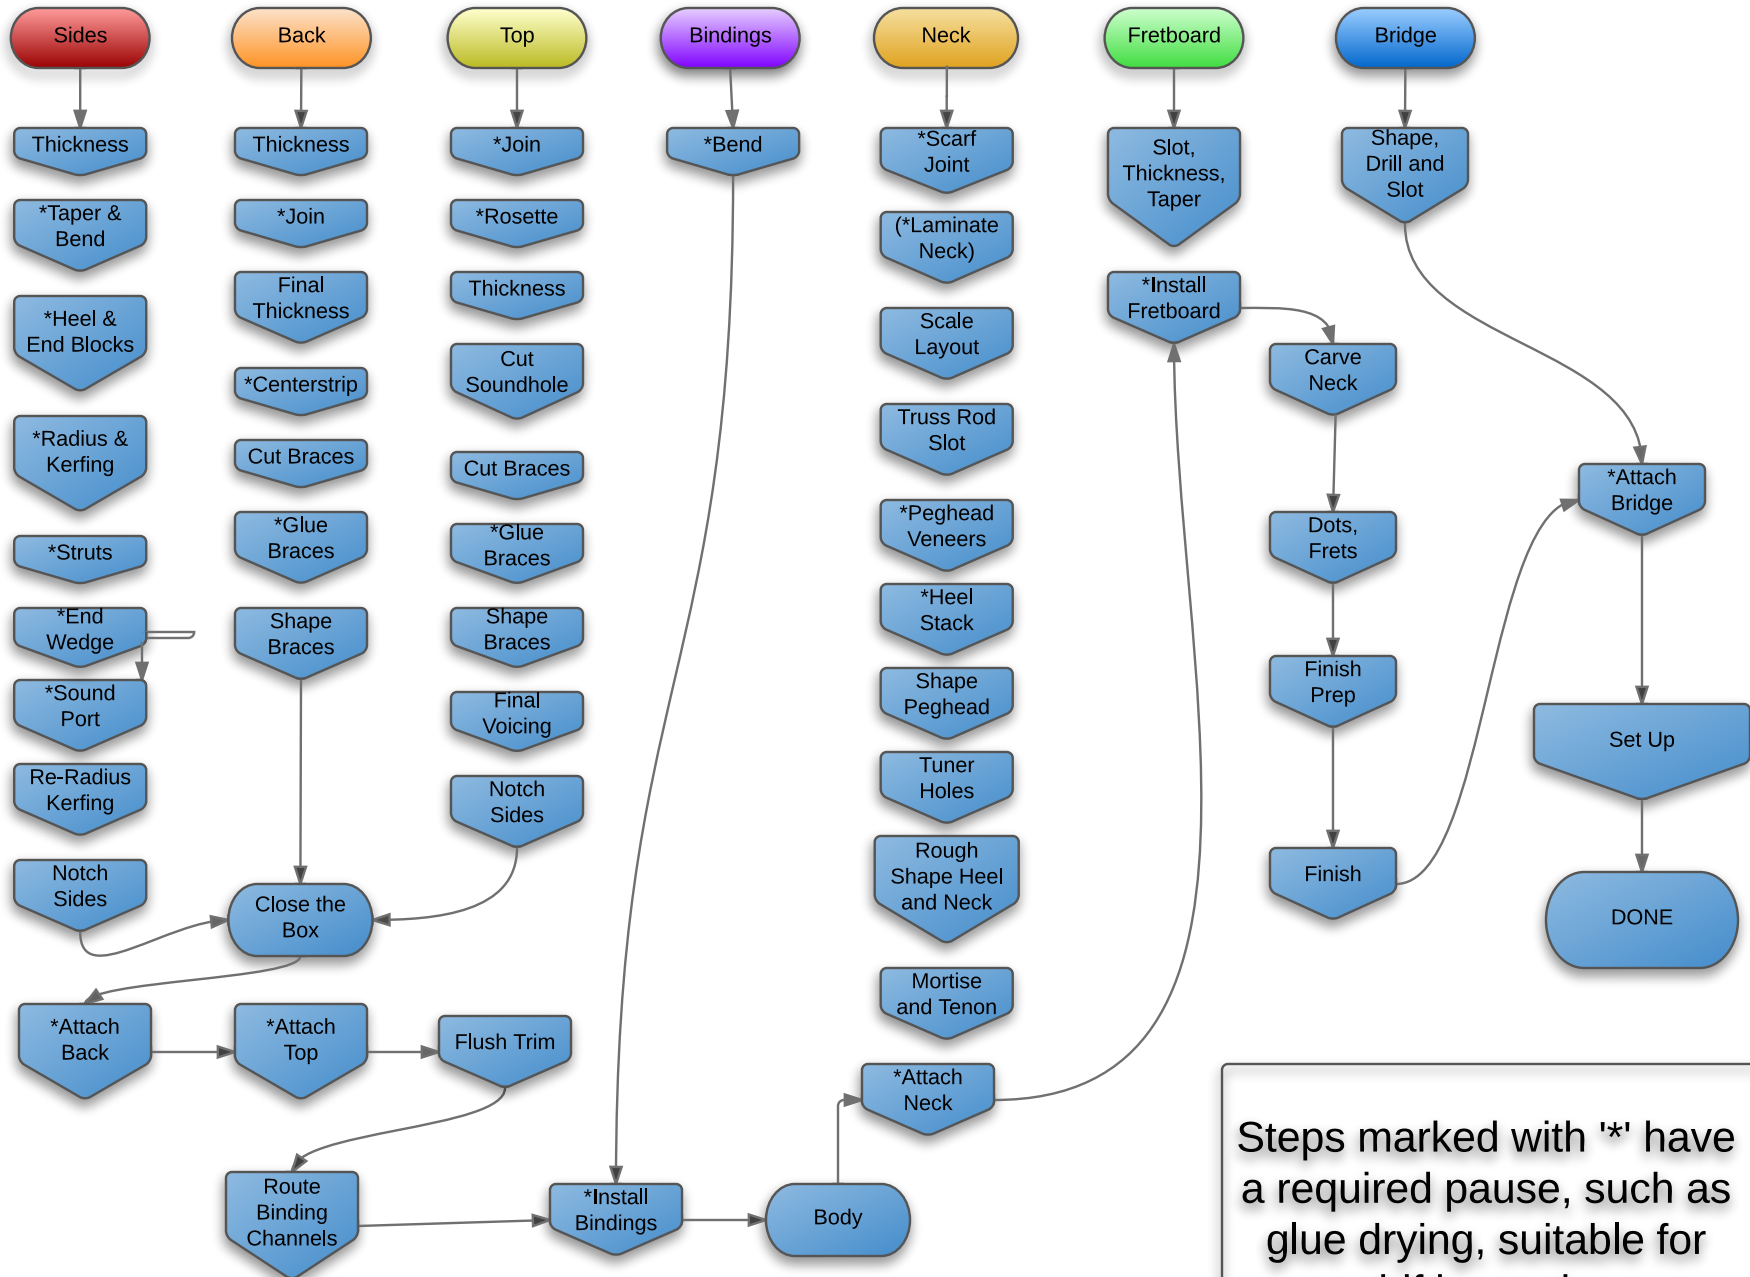

Steel String Guitar Building Flow Chart

Steps marked with '*' have a required pause, such as glue drying, suitable for shifting tasks.